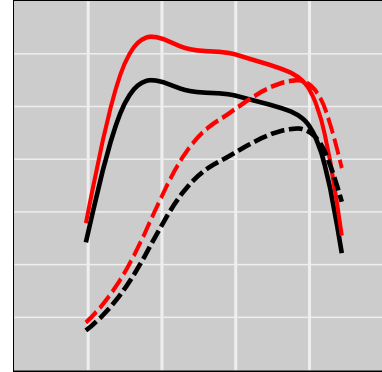

John Deere 5055E 2.9L PowerTech 3029 Tier 4F, 59 HP

Power Enhancement

	Power	Torque
Stock	59 HP	0 lb-ft
STEINBAUER	74 HP	0 lb-ft

Price:	on request
Part Number:	230091
Designation:	ST-AGRI-103595-JDR
One Year Guarantee (on STEINBAUER products):	Free

Additional Products

	Part Number	Price
Switch	200086	$20