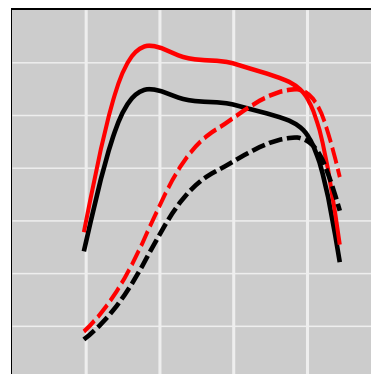

John Deere 5100E 4.5L PowerTech E Tier 3B, 99 HP

Power Enhancement

	Power	Torque
Stock	99 HP	308 lb-ft
STEINBAUER	125 HP	385 lb-ft

Price: on request
 Part Number: 220556
 Designation: STT-LSDT-102291-500
 One Year Guarantee (on STEINBAUER products): Free

Power Enhancement

	Power	Torque
Stock	99 HP	308 lb-ft
STEINBAUER	125 HP	385 lb-ft

Price: on request
 Part Number: 230057
 Designation: ST-AGRI-103130-JDR
 One Year Guarantee (on STEINBAUER products): Free