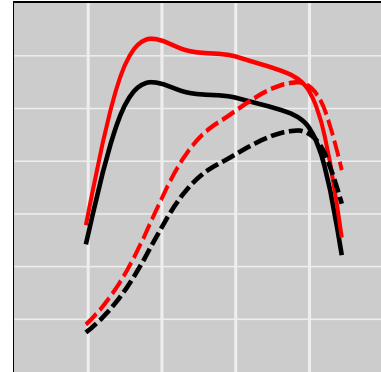

John Deere 6100MC 4.5L PowerTech PWX, 99 HP

Power Enhancement

	Power	Torque
Stock	99 HP	333 lb-ft
STEINBAUER	124 HP	417 lb-ft

Price: on request
 Part Number: 220556
 Designation: STT-LSDT-102291-500
 One Year Guarantee (on STEINBAUER products): Free