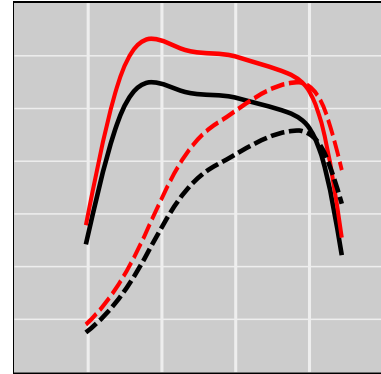

John Deere 6630 6.8L CR 4V Premium (12 Pin), 123 HP

Power Enhancement

	Power	Torque
Stock	123 HP	406 lb-ft
STEINBAUER	148 HP	487 lb-ft

Price: on request
 Part Number: 220024
 Designation: STT-LSDT-100714-300
 One Year Guarantee (on STEINBAUER products): Free

Power Enhancement

	Power	Torque
Stock	123 HP	406 lb-ft
STEINBAUER	148 HP	487 lb-ft

Price: on request
 Part Number: 230059
 Designation: ST-AGRI-103201-JDR
 One Year Guarantee (on STEINBAUER products): Free