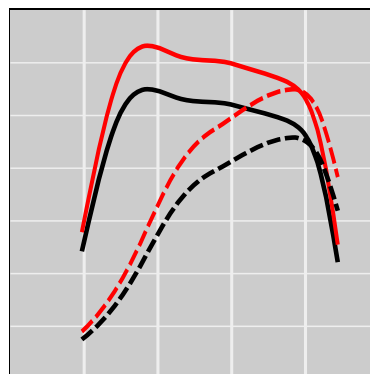

John Deere 7200R 6.8L Tier 3B, 200 HP

Power Enhancement

	Power	Torque
Stock	200 HP	690 lb-ft
STEINBAUER	249 HP	863 lb-ft

Price: on request
 Part Number: 220632
 Designation: STT-LSDT-102291-500
 One Year Guarantee (on STEINBAUER products): Free