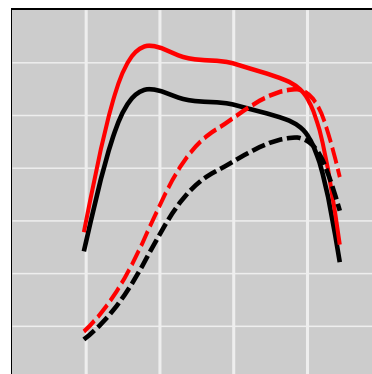

## John Deere 7230R (2018-Current) 6.8L PSS Tier 4F, 227 HP

### Power Enhancement

	Power	Torque
Stock	227 HP	794 lb-ft
<b>STEINBAUER</b>	<b>283 HP</b>	<b>993 lb-ft</b>

Price: on request  
 Part Number: 230190  
 Designation: ST-AGRI-104269-JDR  
 One Year Guarantee (on STEINBAUER products): Free