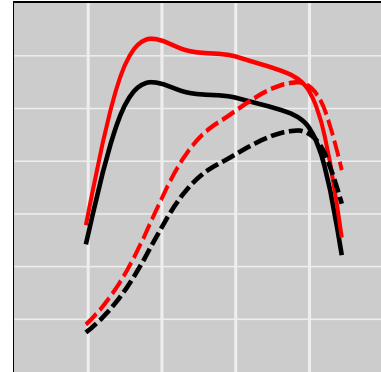

John Deere 7310R 9.0L Tier 4i, 335 HP

Power Enhancement

	Power	Torque
Stock	335 HP	1071 lb-ft
STEINBAUER	418 HP	1339 lb-ft

Price: on request
 Part Number: 230190
 Designation: ST-AGRI-104269-JDR
 One Year Guarantee (on STEINBAUER products): Free