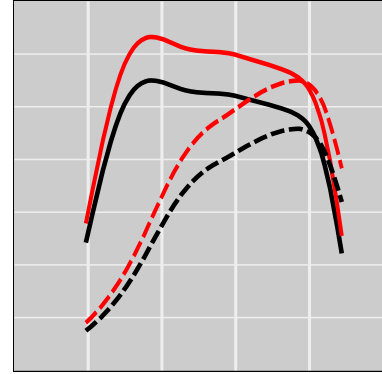

John Deere 7R 210 6.8L PowerTech PVS Tier 4F (Circular Injector Connector), 207 HP

Power Enhancement

	Power	Torque
Stock	207 HP	0 lb·ft
STEINBAUER	257 HP	0 lb·ft

Price: on request
Part Number: 230215
Designation: STT-LSDT-105251-200
One Year Guarantee (on STEINBAUER products): Free

Additional Products

	Part Number	Price
Switch	200086	$20

STEINBAUER Tuning Technologies Inc. Halifax Station 364 Crompton Street Charlotte, NC 28273 Toll Free: 1-877-886-4649 T: 704-587-0856 F: 704-587-0896 E: info@steinbauerusa.com