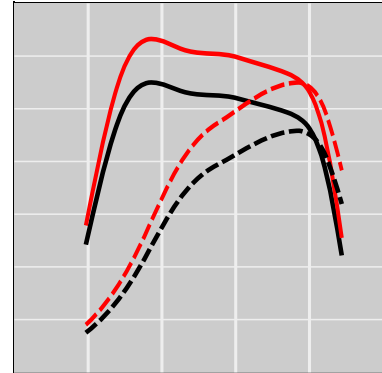

John Deere 7R 210 6.8L PowerTech PVS Tier 4F (Rectangular Injector Connector), 207 HP

Power Enhancement

	Power	Torque
Stock	207 HP	0 lb-ft
STEINBAUER	257 HP	0 lb-ft

Price: on request
Part Number: 230190
Designation: ST-AGRI-104269-JDR
One Year Guarantee (on STEINBAUER products): Free