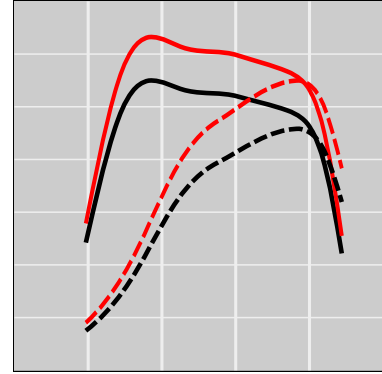

John Deere 7R 230 6.8L PowerTech PSS Tier 4F (Circular Injector Connector), 227 HP

Power Enhancement

	Power	Torque
Stock	227 HP	0 lb·ft
STEINBAUER	283 HP	0 lb·ft

Price: on request
 Part Number: 230215
 Designation: STT-LSDT-105251-200
 One Year Guarantee (on STEINBAUER products): Free