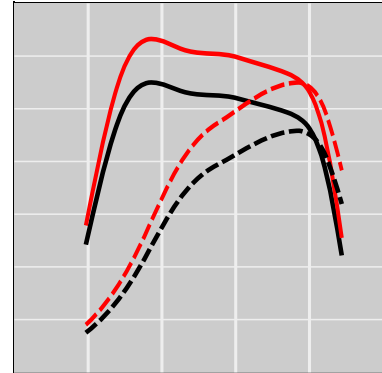

## John Deere 7R 230 6.8L PowerTech PSS Tier 4F (Rectangular Injector Connector), 227 HP

### Power Enhancement

	Power	Torque
Stock	227 HP	0 lb-ft
<b>STEINBAUER</b>	<b>283 HP</b>	<b>0 lb-ft</b>

Price: on request  
 Part Number: 230190  
 Designation: ST-AGRI-104269-JDR  
 One Year Guarantee (on STEINBAUER products): Free