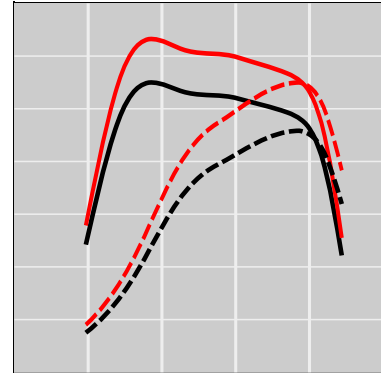

John Deere 7R 250 6.8L PowerTech PSS Tier 4F (Circular Injector Connector), 247 HP

Power Enhancement

	Power	Torque
Stock	247 HP	861 lb-ft
STEINBAUER	308 HP	0 lb-ft

Price:	on request
Part Number:	230215
Designation:	STT-LSDT-105251-200
One Year Guarantee (on STEINBAUER products):	Free

Additional Products

	Part Number	Price
Switch	200086	$20