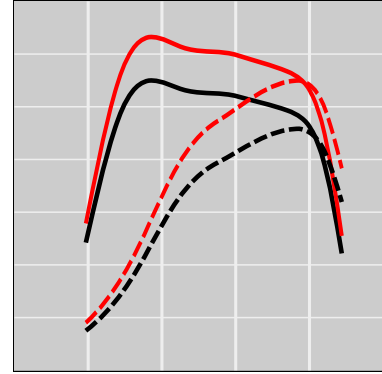

John Deere 7R 270 6.8L PowerTech PSS Tier 4F (Circular Injector Connector), 267 HP

Power Enhancement

	Power	Torque
Stock	267 HP	0 lb·ft
STEINBAUER	333 HP	0 lb·ft

Price: on request
 Part Number: 230215
 Designation: STT-LSDT-105251-200
 One Year Guarantee (on STEINBAUER products): Free