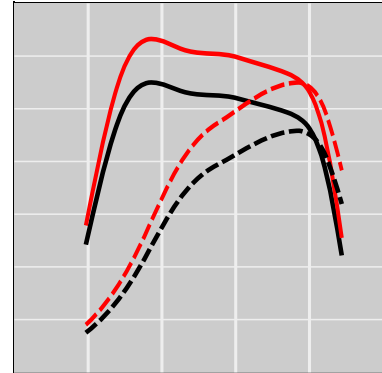

John Deere 7R 270 6.8L PowerTech PSS Tier 4F (Rectangular Injector Connector), 267 HP

Power Enhancement

	Power	Torque
Stock	267 HP	0 lb-ft
STEINBAUER	333 HP	0 lb-ft

Price: on request
 Part Number: 230190
 Designation: ST-AGRI-104269-JDR
 One Year Guarantee (on STEINBAUER products): Free