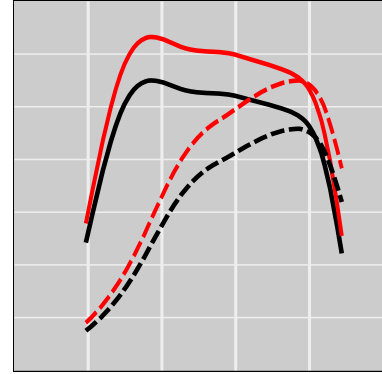

John Deere 7R 290 9.0L PowerTech PVS Tier 4F (Circular Injector Connector), 286 HP

Power Enhancement

	Power	Torque
Stock	286 HP	0 lb·ft
STEINBAUER	357 HP	0 lb·ft

Price: on request
 Part Number: 230215
 Designation: STT-LSDT-105251-200
 One Year Guarantee (on STEINBAUER products): Free