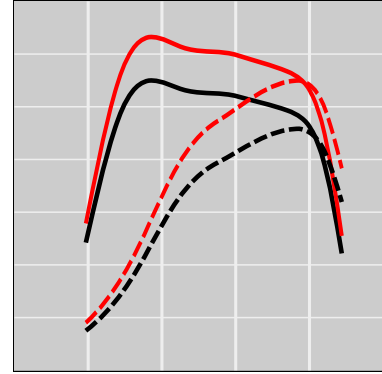

John Deere 7R 290 9.0L PowerTech PVS Tier 4F (Rectangular Injector Connector), 286 HP

Power Enhancement

	Power	Torque
Stock	286 HP	0 lb-ft
STEINBAUER	357 HP	0 lb-ft

Price: on request
 Part Number: 230190
 Designation: ST-AGRI-104269-JDR
 One Year Guarantee (on STEINBAUER products): Free