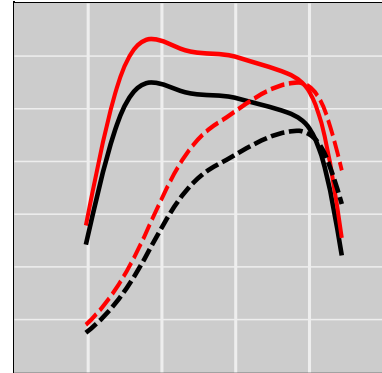

John Deere 7R 310 9.0L PowerTech PVS Tier 4F (Circular Injector Connector), 306 HP

Power Enhancement

	Power	Torque
Stock	306 HP	0 lb·ft
STEINBAUER	382 HP	0 lb·ft

Price: on request
 Part Number: 230215
 Designation: STT-LSDT-105251-200
 One Year Guarantee (on STEINBAUER products): Free