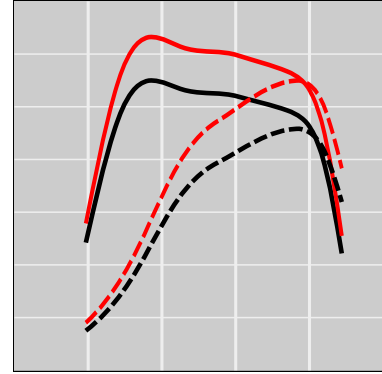

John Deere 7R 310 9.0L PowerTech PVS Tier 4F (Rectangular Injector Connector), 306 HP

Power Enhancement

	Power	Torque
Stock	306 HP	0 lb-ft
STEINBAUER	382 HP	0 lb-ft

Price: on request
Part Number: 230190
Designation: ST-AGRI-104269-JDR
One Year Guarantee (on STEINBAUER products): Free