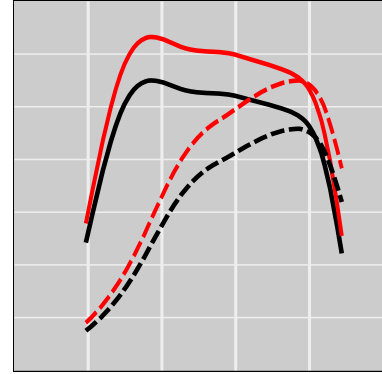

John Deere 7R 350 9.0L PowerTech PVS Tier 4F (Circular Injector Connector), 345 HP

Power Enhancement

	Power	Torque
Stock	345 HP	0 lb·ft
STEINBAUER	430 HP	0 lb·ft

Price: on request
 Part Number: 230215
 Designation: STT-LSDT-105251-200
 One Year Guarantee (on STEINBAUER products): Free