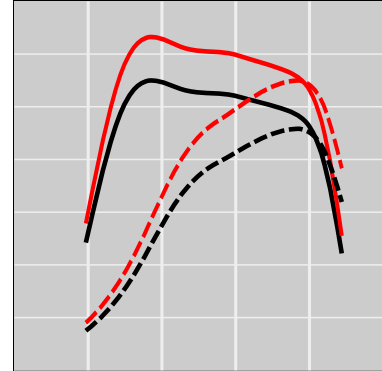

John Deere 7R 350 9.0L PowerTech PVS Tier 4F (Rectangular Injector Connector), 345 HP

Power Enhancement

	Power	Torque
Stock	345 HP	0 lb-ft
STEINBAUER	430 HP	0 lb-ft

Price: on request
 Part Number: 230190
 Designation: ST-AGRI-104269-JDR
 One Year Guarantee (on STEINBAUER products): Free