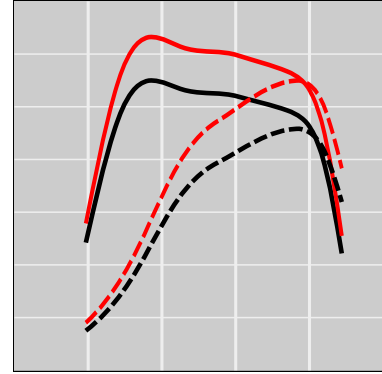

John Deere 8100 Forage Harvester (2015-Current) 9.0L PowerTech PSS Tier 4F, 337 HP

Power Enhancement

	Power	Torque
Stock	337 HP	0 lb-ft
STEINBAUER	420 HP	0 lb-ft

Price: on request
Part Number: 230190
Designation: ST-AGRI-104269-JDR
One Year Guarantee (on STEINBAUER products): Free