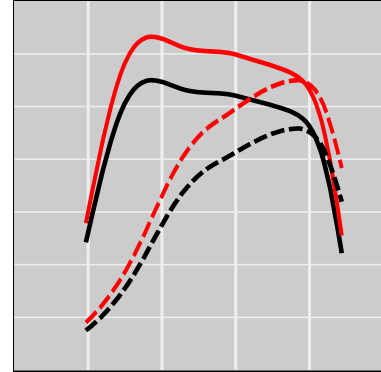

John Deere 8270R (2014) 9.0L PSS Tier 4F [IVT], 267 HP

Power Enhancement

	Power	Torque
Stock	267 HP	0 lb-ft
STEINBAUER	334 HP	0 lb-ft

Price:	on request
Part Number:	230190
Designation:	ST-AGRI-104269-JDR
One Year Guarantee (on STEINBAUER products):	Free