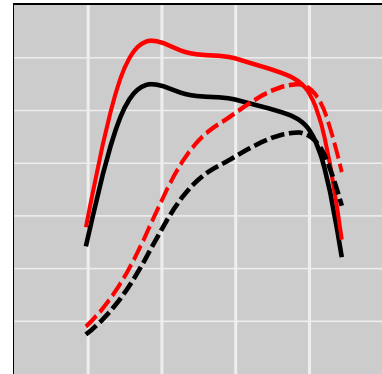

John Deere 8345RT (2014) 9.0L PSS Tier 4F, 345 HP

Power Enhancement

	Power	Torque
Stock	345 HP	0 lb-ft
STEINBAUER	414 HP	0 lb-ft

Price: on request
Part Number: 220687
Designation: STT-LSDT-102291-300
One Year Guarantee (on STEINBAUER products): Free