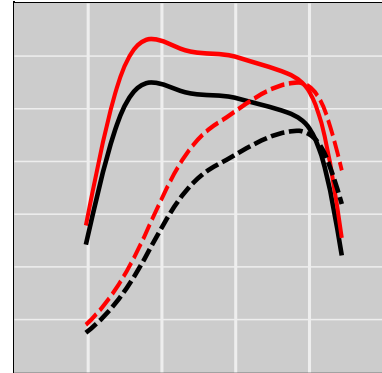

## John Deere 8R 230 9.0L PowerTech PVS Tier 4F (Circular Injector Connector), 227 HP

### Power Enhancement

	Power	Torque
Stock	227 HP	0 lb·ft
<b>STEINBAUER</b>	<b>283 HP</b>	<b>0 lb·ft</b>

Price: on request  
 Part Number: 230215  
 Designation: STT-LSDT-105251-200  
 One Year Guarantee (on STEINBAUER products): Free