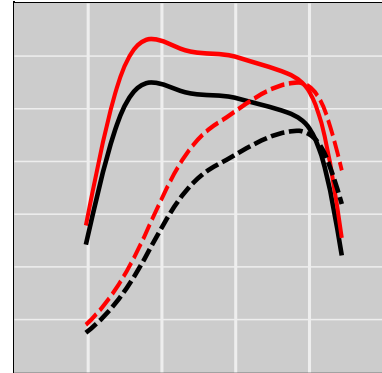

John Deere 8R 280 9.0L PowerTech PVS Tier 4F (Circular Injector Connector), 276 HP

Power Enhancement

| | Power | Torque |
|-------------------|---------------|----------------|
| Stock | 276 HP | 0 lb·ft |
| STEINBAUER | 331 HP | 0 lb·ft |

Price: on request
 Part Number: 230215
 Designation: STT-LSDT-105251-200
 One Year Guarantee (on STEINBAUER products): Free

Additional Products

| | Part Number | Price |
|--------|-------------|-------|
| Switch | 200086 | \$20 |