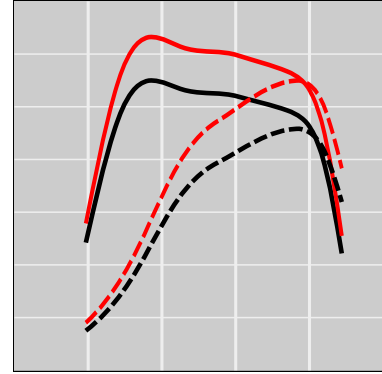

John Deere 8R 340 9.0L PowerTech PVS Tier 4F (Rectangular Injector Connector), 335 HP

Power Enhancement

	Power	Torque
Stock	335 HP	0 lb-ft
STEINBAUER	418 HP	0 lb-ft

Price: on request
Part Number: 230190
Designation: ST-AGRI-104269-JDR
One Year Guarantee (on STEINBAUER products): Free