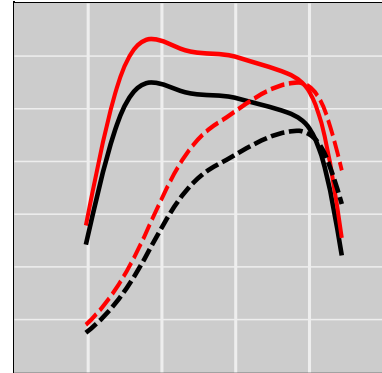

John Deere 8R 370 9.0L PowerTech PSS Tier 4F (Circular Injector Connector), 365 HP

Power Enhancement

	Power	Torque
Stock	365 HP	0 lb·ft
STEINBAUER	456 HP	0 lb·ft

Price: on request
 Part Number: 230215
 Designation: STT-LSDT-105251-200
 One Year Guarantee (on STEINBAUER products): Free