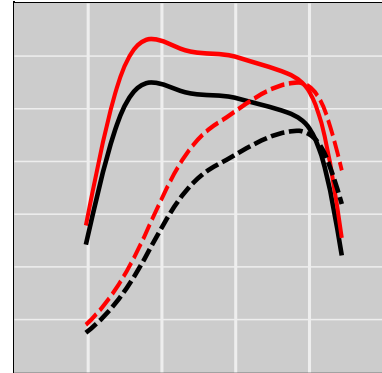

John Deere 8RT 310 9.0L PowerTech PVS Tier 4F (Circular Injector Connector), 306 HP

Power Enhancement

	Power	Torque
Stock	306 HP	0 lb·ft
STEINBAUER	382 HP	0 lb·ft

Price: on request
 Part Number: 230215
 Designation: STT-LSDT-105251-200
 One Year Guarantee (on STEINBAUER products): Free