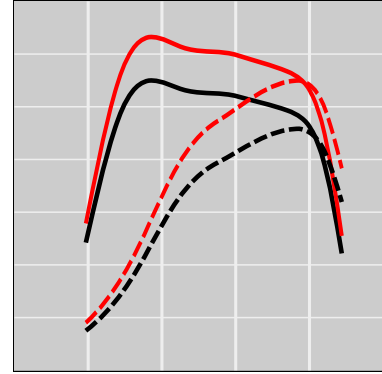

John Deere 8RT 310 9.0L PowerTech PVS Tier 4F (Rectangular Injector Connector), 306 HP

Power Enhancement

	Power	Torque
Stock	306 HP	0 lb-ft
STEINBAUER	382 HP	0 lb-ft

Price: on request
 Part Number: 230190
 Designation: ST-AGRI-104269-JDR
 One Year Guarantee (on STEINBAUER products): Free