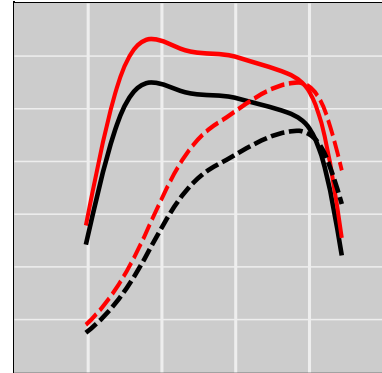

John Deere 8RT 340 9.0L PowerTech PVS Tier 4F (Circular Injector Connector), 335 HP

Power Enhancement

	Power	Torque
Stock	335 HP	0 lb·ft
STEINBAUER	418 HP	0 lb·ft

Price: on request
Part Number: 230215
Designation: STT-LSDT-105251-200
One Year Guarantee (on STEINBAUER products): Free

Additional Products

	Part Number	Price
Switch	200086	$20