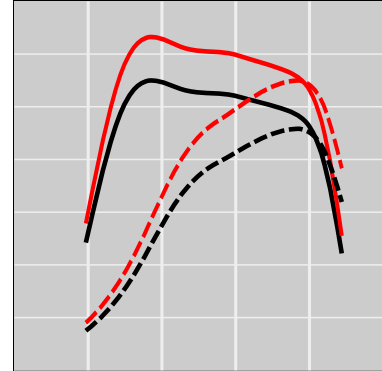

John Deere 8RT 410 9.0L PowerTech PSS Tier 4F (Rectangular Injector Connector), 405 HP

Power Enhancement

	Power	Torque
Stock	405 HP	0 lb-ft
STEINBAUER	506 HP	0 lb-ft

Price: on request
Part Number: 230190
Designation: ST-AGRI-104269-JDR
One Year Guarantee (on STEINBAUER products): Free