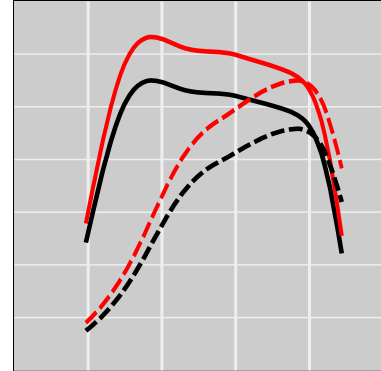

John Deere 8RX 310 9.0L PowerTech PVS Tier 4F (Circular Injector Connector), 306 HP

Power Enhancement

	Power	Torque
Stock	306 HP	0 lb·ft
STEINBAUER	382 HP	0 lb·ft

Price: on request
Part Number: 230215
Designation: STT-LSDT-105251-200
One Year Guarantee (on STEINBAUER products): Free

Additional Products

	Part Number	Price
Switch	200086	$20

STEINBAUER Tuning Technologies Inc. Halifax Station 364 Crompton Street Charlotte, NC 28273 Toll Free: 1-877-886-4649 T: 704-587-0856 F: 704-587-0896 E: info@steinbauerusa.com