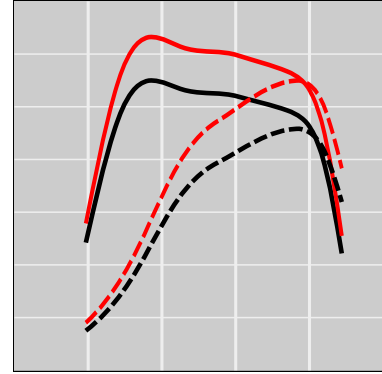

John Deere 8RX 340 9.0L PowerTech PVS Tier 4F (Rectangular Injector Connector), 335 HP

Power Enhancement

	Power	Torque
Stock	335 HP	0 lb-ft
STEINBAUER	418 HP	0 lb-ft

Price: on request
 Part Number: 230190
 Designation: ST-AGRI-104269-JDR
 One Year Guarantee (on STEINBAUER products): Free