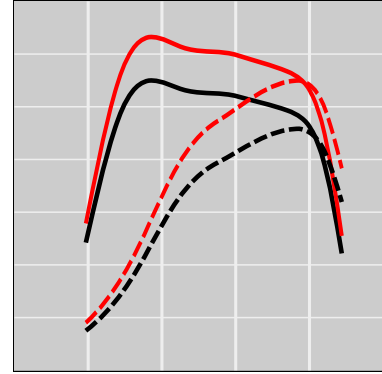

John Deere 8RX 370 9.0L PowerTech PSS Tier 4F (Rectangular Injector Connector), 365 HP

Power Enhancement

	Power	Torque
Stock	365 HP	0 lb-ft
STEINBAUER	456 HP	0 lb-ft

Price: on request
 Part Number: 230190
 Designation: ST-AGRI-104269-JDR
 One Year Guarantee (on STEINBAUER products): Free