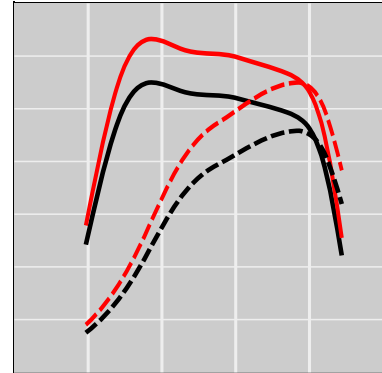

John Deere 8RX 410 9.0L PowerTech PSS Tier 4F (Circular Injector Connector), 405 HP

Power Enhancement

	Power	Torque
Stock	405 HP	0 lb·ft
STEINBAUER	506 HP	0 lb·ft

Price: on request
Part Number: 230215
Designation: STT-LSDT-105251-200
One Year Guarantee (on STEINBAUER products): Free

Additional Products

	Part Number	Price
Switch	200086	$20

STEINBAUER Tuning Technologies Inc. Halifax Station 364 Crompton Street Charlotte, NC 28273 Toll Free: 1-877-886-4649 T: 704-587-0856 F: 704-587-0896 E: info@steinbauerusa.com