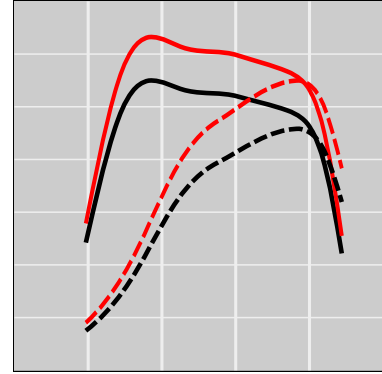

John Deere 8RX 410 9.0L PowerTech PSS Tier 4F (Rectangular Injector Connector), 405 HP

Power Enhancement

	Power	Torque
Stock	405 HP	0 lb-ft
STEINBAUER	506 HP	0 lb-ft

Price: on request
 Part Number: 230190
 Designation: ST-AGRI-104269-JDR
 One Year Guarantee (on STEINBAUER products): Free