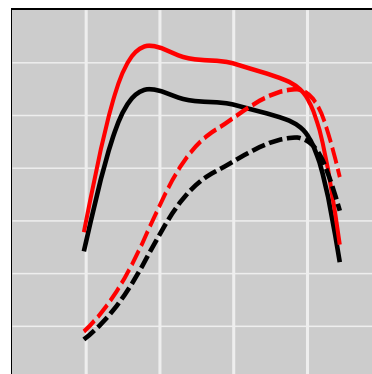

John Deere 9RT 520 13.6L JD14X PSS Tier 4F, 512 HP

Power Enhancement

	Power	Torque
Stock	512 HP	0 lb-ft
STEINBAUER	640 HP	0 lb-ft

Price:	on request
Part Number:	230214
Designation:	STT-LSDT-105251-400
One Year Guarantee (on STEINBAUER products):	Free

Additional Products

	Part Number	Price
Switch	200086	$20