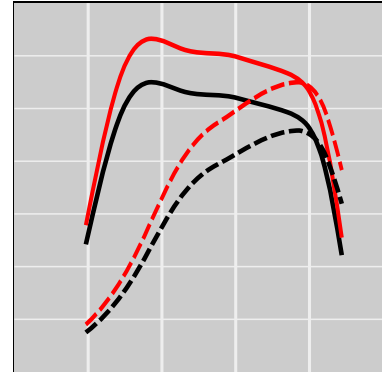

Landini Powermondial 100 4.4, 82 HP

Power Enhancement

	Power	Torque
Stock	82 HP	283 lb-ft
STEINBAUER	102 HP	354 lb-ft

Price: on request
 Part Number: 230169
 Designation: ST-AGRI-104012-PER
 One Year Guarantee (on STEINBAUER products): Free