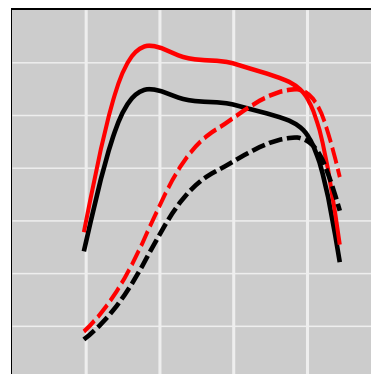

## Lindner Geotrac 94 4.4, 101 HP

### Power Enhancement

	Power	Torque
Stock	101 HP	310 lb-ft
<b>STEINBAUER</b>	<b>126 HP</b>	<b>387 lb-ft</b>

Price: on request  
 Part Number: 230169  
 Designation: ST-AGRI-104012-PER  
 One Year Guarantee (on STEINBAUER products): Free