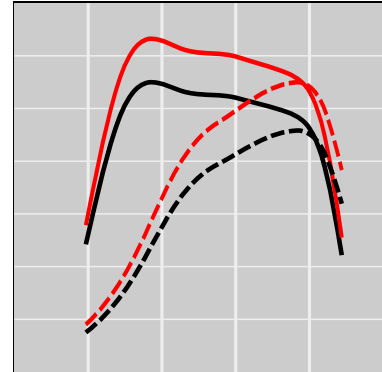

Massey Ferguson MF 5455 4.4L (2009-Current), 110 HP

Power Enhancement

	Power	Torque
Stock	110 HP	345 lb-ft
STEINBAUER	138 HP	431 lb-ft

Price:	on request
Part Number:	230169
Designation:	ST-AGRI-104012-PER
One Year Guarantee (on STEINBAUER products):	Free