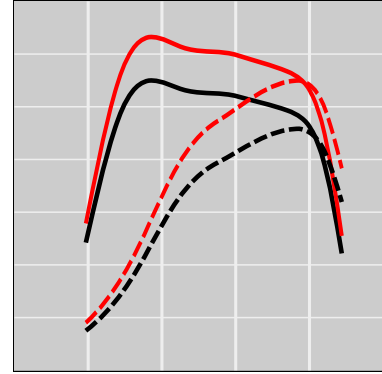

Massey Ferguson MF 8732 S 8.4L AGCO Power {Tier 4F} [CVT] (2015.5-Current), 315 HP

Power Enhancement

	Power	Torque
Stock	315 HP	1106 lb-ft
STEINBAUER	394 HP	1383 lb-ft

Price: on request
 Part Number: 220812
 Designation: STT-LSDT-103674-250
 One Year Guarantee (on STEINBAUER products): Free