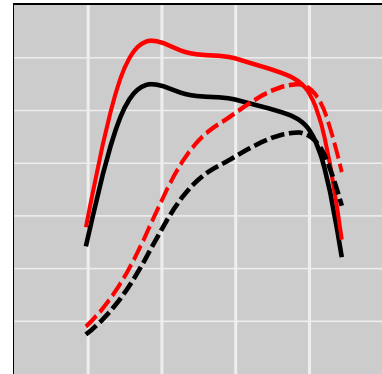

JCB 457 7.7L MTU 6R1000 Tier 4F, 259 HP

Power Enhancement

	Power	Torque
Stock	259 HP	848 lb·ft
STEINBAUER	323 HP	1060 lb·ft

Price: on request
Part Number: 230177
Designation: ST-TRUCK-104140-MBZ
One Year Guarantee (on STEINBAUER products): Free