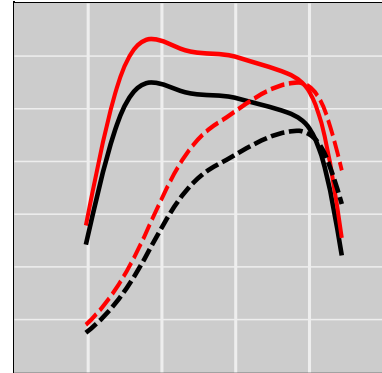

John Deere 850K Crawler Dozer (2015-2017) 6.8L PowerTech PSS 6068 Tier 4F, 204 HP

Power Enhancement

	Power	Torque
Stock	204 HP	0 lb·ft
STEINBAUER	255 HP	0 lb·ft

Price: on request
 Part Number: 230041
 Designation: ST-AGRI-103076-JDR
 One Year Guarantee (on STEINBAUER products): Free