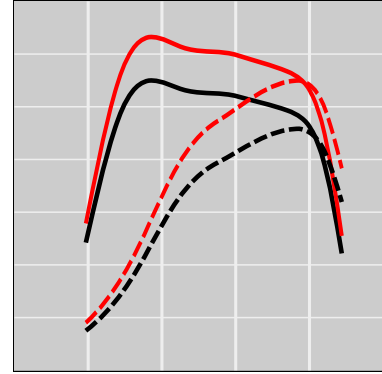

John Deere 850K Crawler Dozer (2018-Current) 6.8L PowerTech PSS 6068 Tier 4F, 204 HP

Power Enhancement

	Power	Torque
Stock	204 HP	0 lb-ft
STEINBAUER	255 HP	0 lb-ft

Price: on request
Part Number: 230190
Designation: ST-AGRI-104269-JDR
One Year Guarantee (on STEINBAUER products): Free