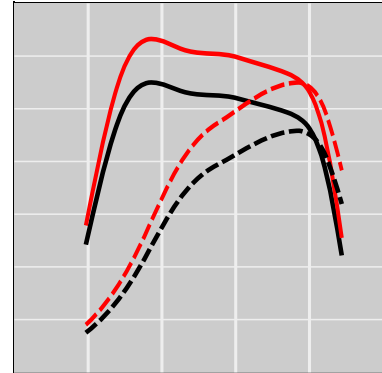

John Deere 850K WH Crawler Dozer (2018-Current) 6.8L PowerTech PSS 6068 Tier 4F, 204 HP

Power Enhancement

	Power	Torque
Stock	204 HP	0 lb-ft
STEINBAUER	255 HP	0 lb-ft

Price: on request
 Part Number: 230190
 Designation: ST-AGRI-104269-JDR
 One Year Guarantee (on STEINBAUER products): Free