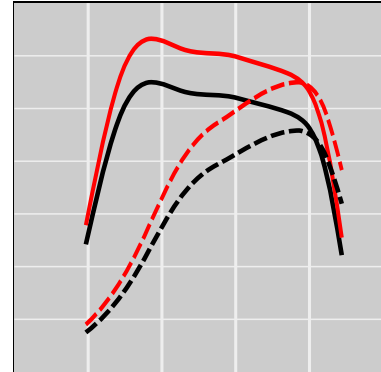

Chevrolet Express 2500 (2011-2016) 6.6L Duramax - LML Engine Code 8, 260 HP

Power Enhancement

	Power	Torque
Stock	260 HP	525 lb-ft
STEINBAUER	325 HP	656 lb-ft

Price:	on request
Part Number:	220870
Designation:	STT-LSDP-102577-250
One Year Guarantee (on STEINBAUER products):	Free