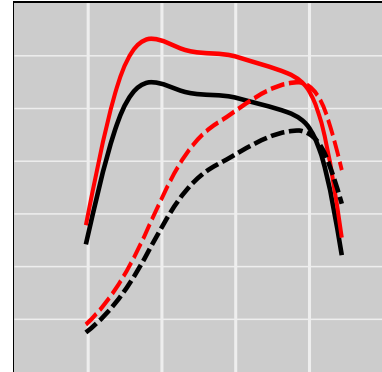

Chevrolet Express 3500 (2011-2016) 6.6L Duramax - LML Engine Code 8, 260 HP

Power Enhancement

	Power	Torque
Stock	260 HP	525 lb-ft
STEINBAUER	325 HP	656 lb-ft

Price:	on request
Part Number:	220870
Designation:	STT-LSDP-102577-250
One Year Guarantee (on STEINBAUER products):	Free