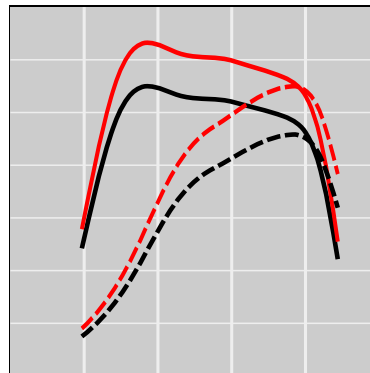

Volkswagen Jetta 2.0L TDI EUR5 Solenoid, 138 HP

Power Enhancement

	Power	Torque
Stock	138 HP	236 lb-ft
STEINBAUER	165 HP	280 lb-ft
Price:	on request	
Part Number:	220412	
Designation:	STT-LSDP-101732-175	
TÜV Certificate (a value of € 150,-):	Free, TÜV Nr. 102007-autom., 102342-man., Inactive, Inactive	
One Year Guarantee (on STEINBAUER products):	Free	

Additional Products

	Part Number	Price
Switch	200086	$20