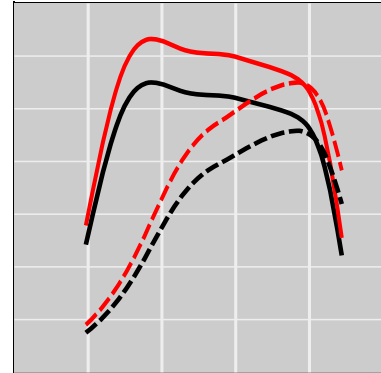

Chevrolet Silverado 2500HD (2011-2016) 6.6L Duramax - LML Engine Code 8, 398 HP

Power Enhancement

	Power	Torque
Stock	398 HP	765 lb-ft
STEINBAUER	477 HP	918 lb-ft

Price: on request
 Part Number: 220870
 Designation: STT-LSDP-102577-250
 One Year Guarantee (on STEINBAUER products): Free