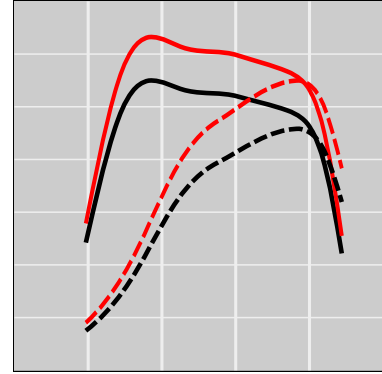

Chevrolet Silverado 3500HD (2011-2016) 6.6L Duramax - LML Engine Code 8, 398 HP

Power Enhancement

	Power	Torque
Stock	398 HP	765 lb-ft
STEINBAUER	477 HP	918 lb-ft

Price:	on request
Part Number:	220870
Designation:	STT-LSDP-102577-250
One Year Guarantee (on STEINBAUER products):	Free

Additional Products

	Part Number	Price
Switch	200086	$20
Wireless Remote	200089	$235